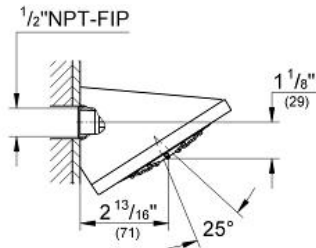

Product Description:

Shower Head 1 Spray

Standard Specification:

- 1 Spray: Normal
- Wall mount
- 5" x 5"
- Spray plate with ball joint (12.5° rotation)
- 1/2" NPT Female thread
- 2.5 gpm (9.5 l/min) flow limiter
- **GROHE DreamSpray** perfect spray pattern
- **GROHE StarLight** chrome finish
- **GROHE FlowBalance** (a flow regulating screw to adjust flow rate: and spray performance of shower head) – have perfect water flow even in customized multiple shower installations
- **SpeedClean**® anti-lime system
- Suitable for instantaneous heater
- Max Flow Rate 2.5 gpm at 80 psi (9.5 L/min)